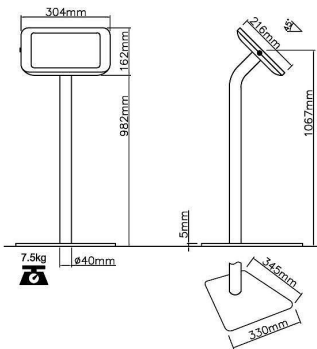

Floorstand

for iPad, Android and Windows

Dimensions

Description

The Tab-secure Floorstand enclosure is designed for easy installation at exhibitions, events and retail environments. This enclosure is portable and lets you display your iPad freestanding. The floorstand has a heavy weighted base to prevent tipping.

Features

- Compatible with iPad, Android and Windows
- Landscape or portrait
- Portable
- Covered camera and home button optional
- "Radio Transparent" allowing Wi-fi, Bluetooth and 3/4G to remain fully functional
- Tubular lock with 2 keys
- Can accommodate an additional cable lock for added security
- Concealed Cable: the power cable is routed through the enclosure increasing its resistance to tampering

Optional Extras

- Switch component
- 2m data charging cable

Materials

- PC/ABS Case
- Steel Face Plate
- Aluminium Alloy Tube
- TPE Padding
- PMMA Face Sheet
- 9Kg Base

Stock Colours

- White
- Black

Desk mount

Wall mount

Table Top

VESA Mount