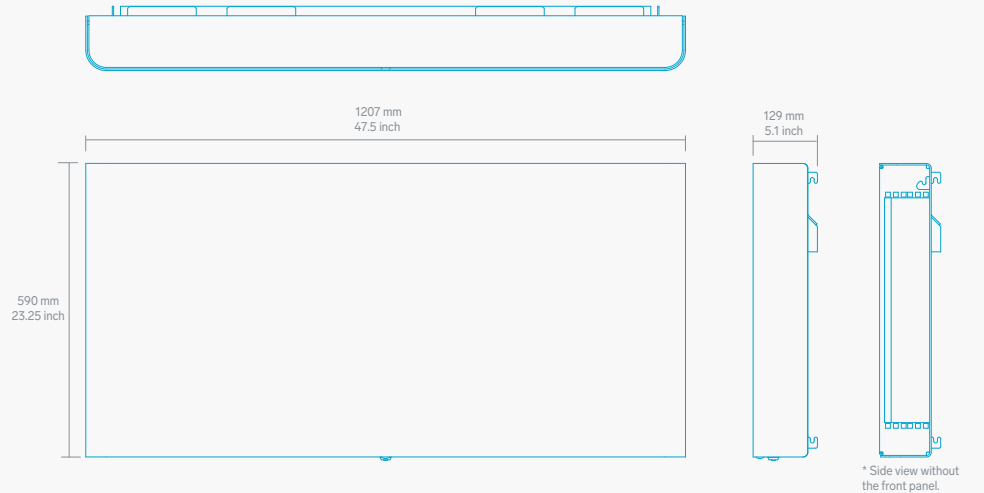

Includes a height-adjustable PTZ camera-mounting bracket.

Includes a height-adjustable bracket for mounting Logitech MeetUp and popular all-in-one video meeting appliances.

Includes two cable chases for routing power and HDMI cables to the display.

## Specifications

SKU and Color	H735-BG Black Grey H735-OW Off White H735-BL Blue H735-GN Green H735-HY Honey
Warranty	Two years
Product Dimension	47.5 x 23.25 x 5.1 inches (1207 x 590 x 129 mm)
Product Weight	42 lbs (19 kg)
Shipping Dimension	50.25 x 25.75 x 5.75 inches (1276 x 654 x 146 mm)
Shipping Weight	49 lbs (22.3 kg)
Material	Powdercoated Aluminum Maharam Polyester Fabric
Compatibility	Logitech MeetUp Logitech Rally Bar and Rally Bar Mini Logitech Rally Camera and other common PTZ cameras Neat Bar and other popular All-in-one appliances
Country of Origin	US
In the Box	Heckler AV Credenza 4U Two Cable Chases Mounting Bracket for PTZ Camera Mounting Bracket for Logitech Rally Bar and Rally Bar Mini Mounting Bracket for Logitech MeetUp and All-in-one appliance Assembly Hardware