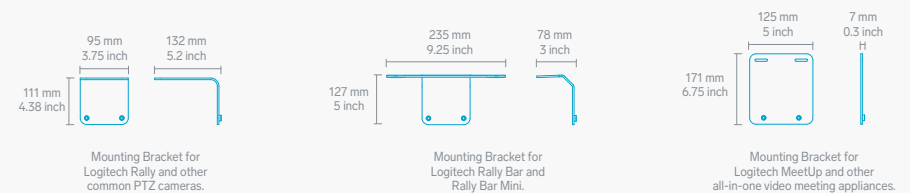

Includes a height-adjustable PTZ camera-mounting bracket.

Includes a height-adjustable bracket for mounting Logitech MeetUp and popular all-in-one video meeting appliances.

Includes two cable chases for routing power and HDMI cables to the display.

## Specifications

SKU and Color	H735-BG Black Grey H735-OW Off White H735-BL Blue H735-GN Green H735-HY Honey
Warranty	Two years
Product Dimension	47.5 x 23.25 x 5.1 inches (1207 x 590 x 129 mm)
Product Weight	42 lbs (19 kg)
Shipping Dimension	50.25 x 25.75 x 5.75 inches (1276 x 654 x 146 mm)
Shipping Weight	49 lbs (22.3 kg)
Material	Powdercoated Aluminum Maharam Polyester Fabric
Compatibility	Logitech MeetUp Logitech Rally Bar and Rally Bar Mini Logitech Rally Camera and other common PTZ cameras Neat Bar and other popular All-in-one appliances
Country of Origin	US
In the Box	Heckler AV Credenza 4U Two Cable Chases Mounting Bracket for PTZ Camera Mounting Bracket for Logitech Rally Bar and Rally Bar Mini Mounting Bracket for Logitech MeetUp and All-in-one appliance Assembly Hardware