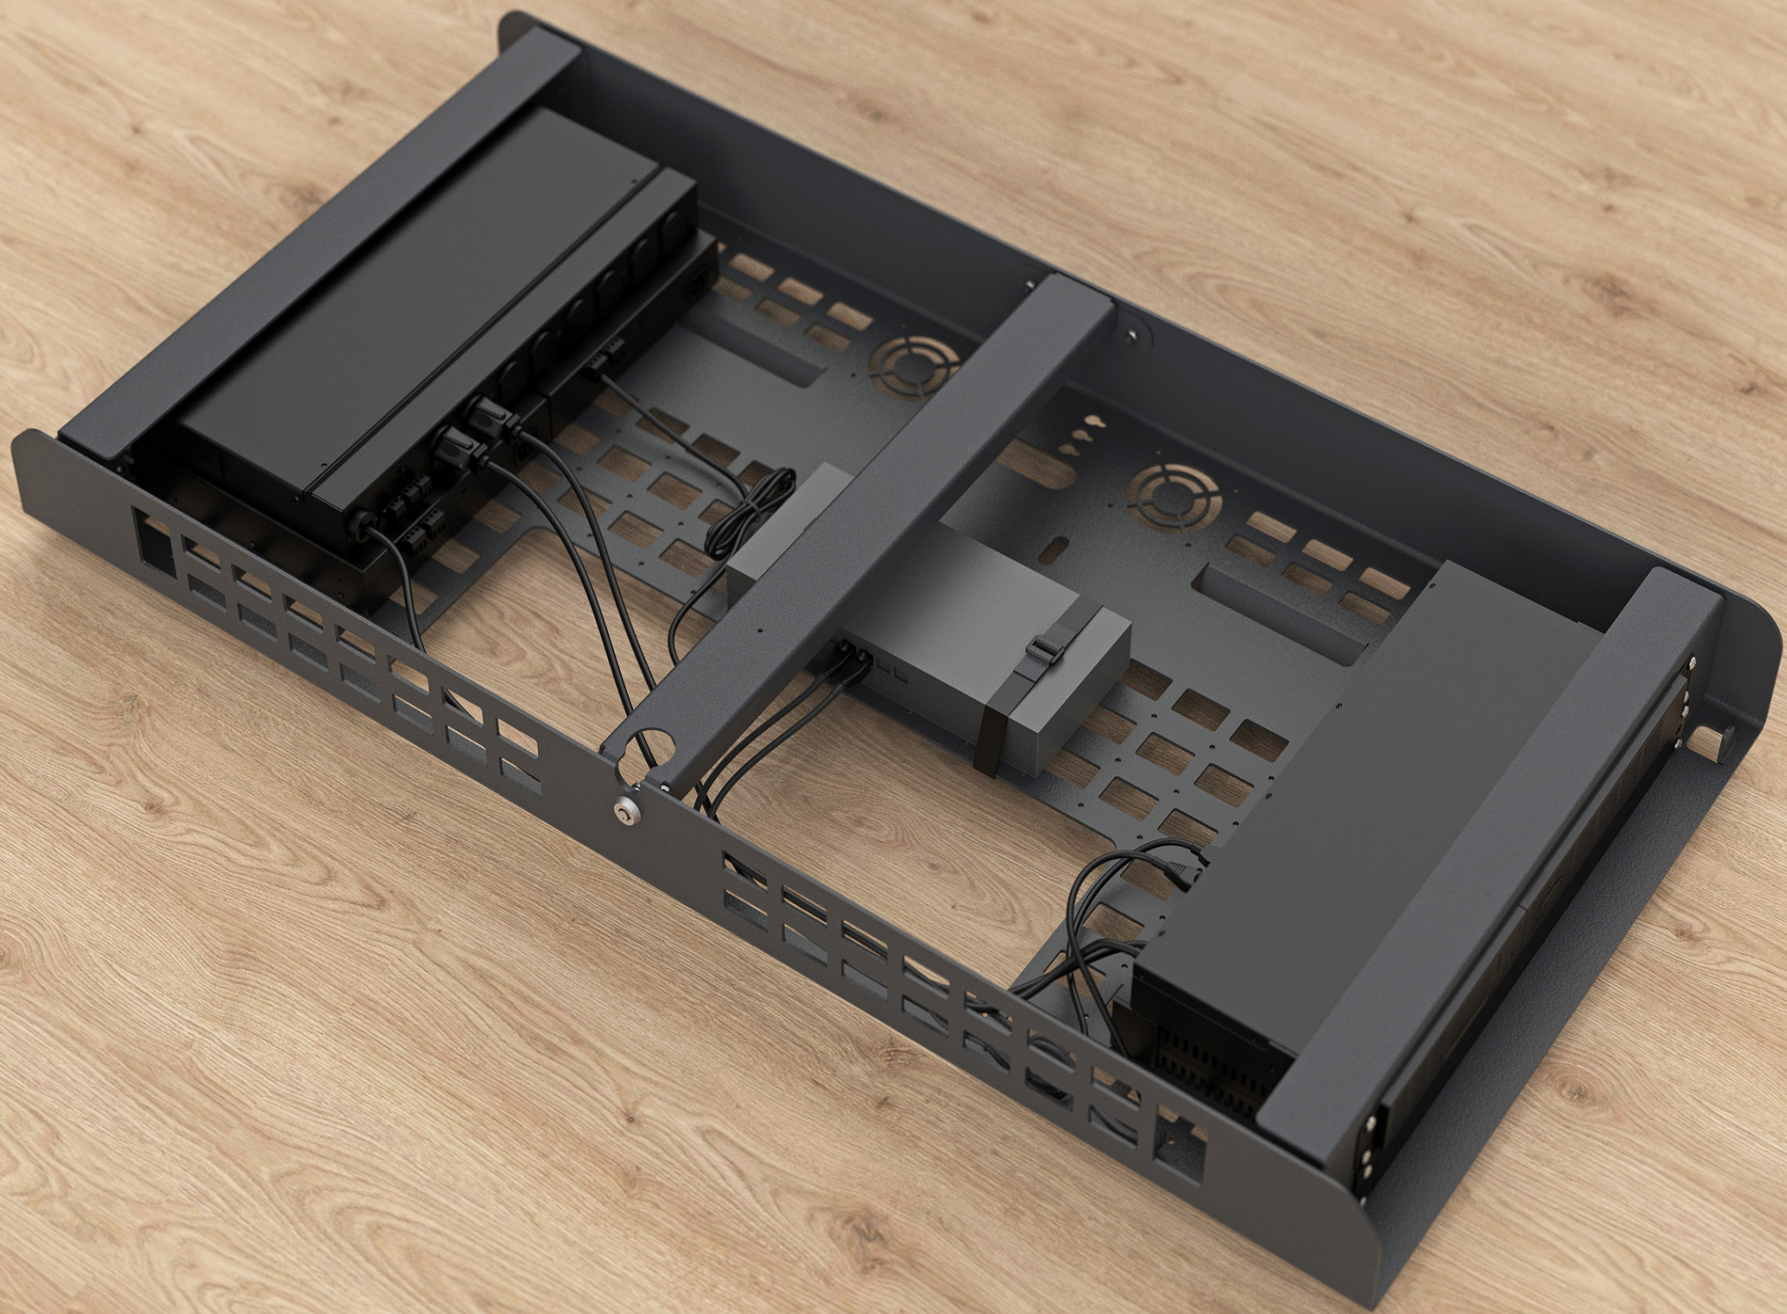

# Beautifully Executed Video Meetings

Heckler AV Credenza redefines the ADA guide path of your meeting spaces. Therefore, your camera can protrude beyond the front face of AV Credenza up to four inches.

Beautifully deploy best-in-class video meeting hardware in medium and large meeting spaces with the all-new Heckler AV Credenza 4U. Build your complex systems off-site, then quickly install on-site. Satisfy all of your stakeholders with this meticulously designed enclosure wrapped in a selection of Maharam fabric.

Pre-configure your gear off-site, or install your gear on-site.

Easy device mounting and cable management.

Locking front panel.

Includes a height-adjustable bracket for mounting Logitech Rally Bar and Rally Bar Mini.

Includes a height-adjustable PTZ camera-mounting bracket.

Includes a height-adjustable bracket for mounting Logitech MeetUp and popular all-in-one video meeting appliances.

Includes two cable chases for routing power and HDMI cables to the display.