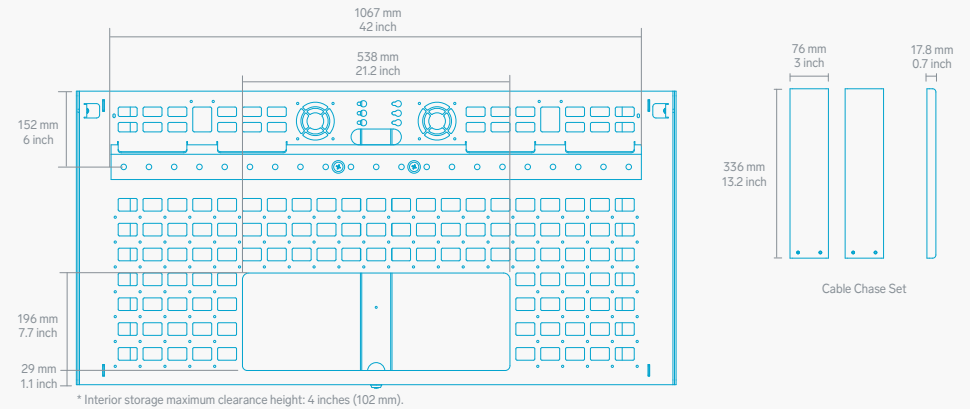

Includes a height-adjustable PTZ camera-mounting bracket.

Includes a height-adjustable bracket for mounting Logitech MeetUp and popular all-in-one video meeting appliances.

Includes two cable chases for routing power and HDMI cables to the display.

## Specifications

SKU and Color	H735-BG Black Grey H735-OW Off White H735-BL Blue H735-GN Green H735-HY Honey
Warranty	Two years
Product Dimension	47.5 x 23.25 x 5.1 inches (1207 x 590 x 129 mm)
Product Weight	42 lbs (19 kg)
Shipping Dimension	50.25 x 25.75 x 5.75 inches (1276 x 654 x 146 mm)
Shipping Weight	49 lbs (22.3 kg)
Material	Powdercoated Aluminum Maharam Polyester Fabric
Compatibility	Logitech MeetUp Logitech Rally Bar and Rally Bar Mini Logitech Rally Camera and other common PTZ cameras Neat Bar and other popular All-in-one appliances
Country of Origin	US
In the Box	Heckler AV Credenza 4U Two Cable Chases Mounting Bracket for PTZ Camera Mounting Bracket for Logitech Rally Bar and Rally Bar Mini Mounting Bracket for Logitech MeetUp and All-in-one appliance Assembly Hardware