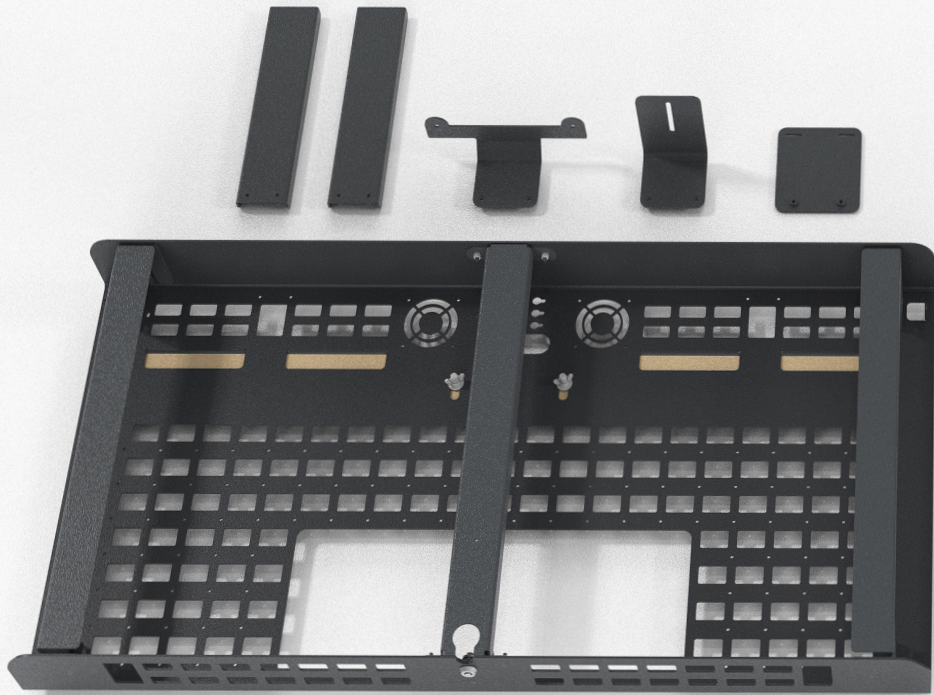

# Beautifully Executed Video Meetings

Heckler AV Credenza redefines the ADA guide path of your meeting spaces. Therefore, your camera can protrude beyond the front face of AV Credenza up to four inches.

## Features

Rigid aluminum construction.

Maharam fabric choices to complement and enhance your carefully designed interiors.

Two 2RU rack mounting positions creates 4RU of total rack storage.

Easy wall installation using the included French cleat.

Pre-configure your gear off-site, or install your gear on-site.

Easy device mounting and cable management.

Locking front panel.

Includes a height-adjustable bracket for mounting Logitech Rally Bar and Rally Bar Mini.

Includes a height-adjustable PTZ camera-mounting bracket.

Includes a height-adjustable bracket for mounting Logitech MeetUp and popular all-in-one video meeting appliances.

Includes two cable chases for routing power and HDMI cables to the display.