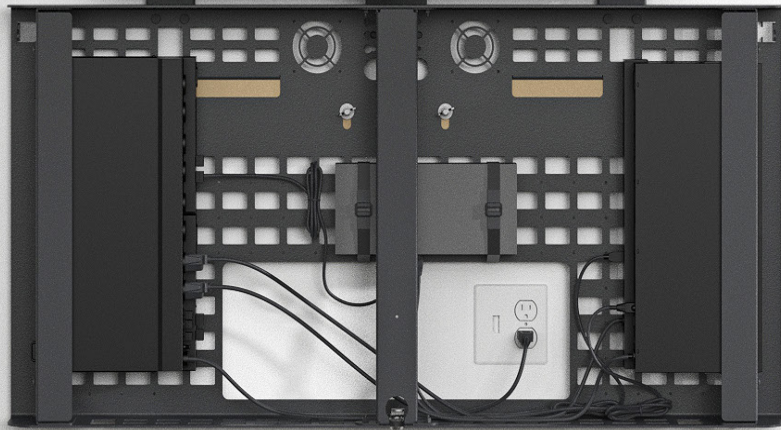

# Beautifully Executed Video Meetings

Heckler AV Credenza redefines the ADA guide path of your meeting spaces. Therefore, your camera can protrude beyond the front face of AV Credenza up to four inches.

Beautifully deploy best-in-class video meeting hardware in medium and large meeting spaces with the all-new Heckler AV Credenza 4U. Build your complex systems off-site, then quickly install on-site. Satisfy all of your stakeholders with this meticulously designed enclosure wrapped in a selection of Maharam fabric.

Pre-configure your gear off-site, or install your gear on-site.

Easy device mounting and cable management.

Locking front panel.

Includes a height-adjustable bracket for mounting Logitech Rally Bar and Rally Bar Mini.

Includes a height-adjustable PTZ camera-mounting bracket.

Includes a height-adjustable bracket for mounting Logitech MeetUp and popular all-in-one video meeting appliances.

Includes two cable chases for routing power and HDMI cables to the display.