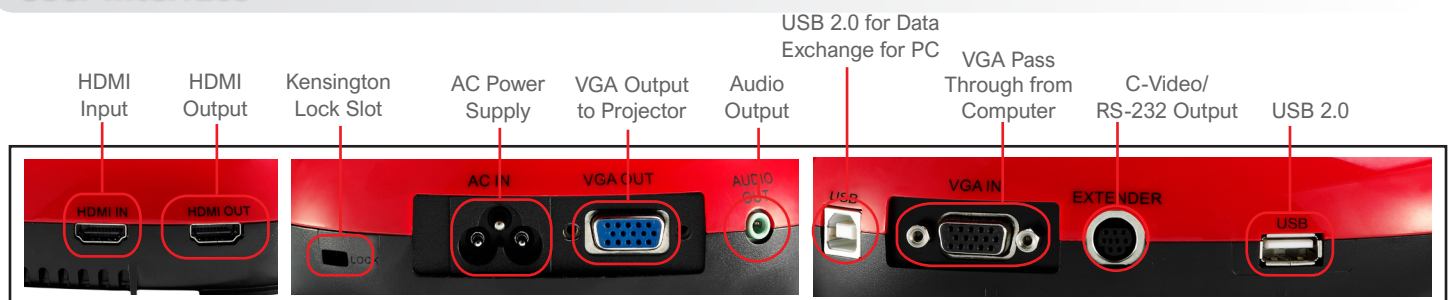

User Interface

Lumens®

Lumens Integration, Inc.
4116 Clipper Court
Fremont, CA, 94538
Phone: +1-866-600-0988
Fax: +1-510-252-1389

Lumens Europe
De Nayerstraat 17 9470
Denderleeuw Belgium
Phone: +32-473-58-38-95
Fax: +32-2-452-76-00

www.MyLumens.com