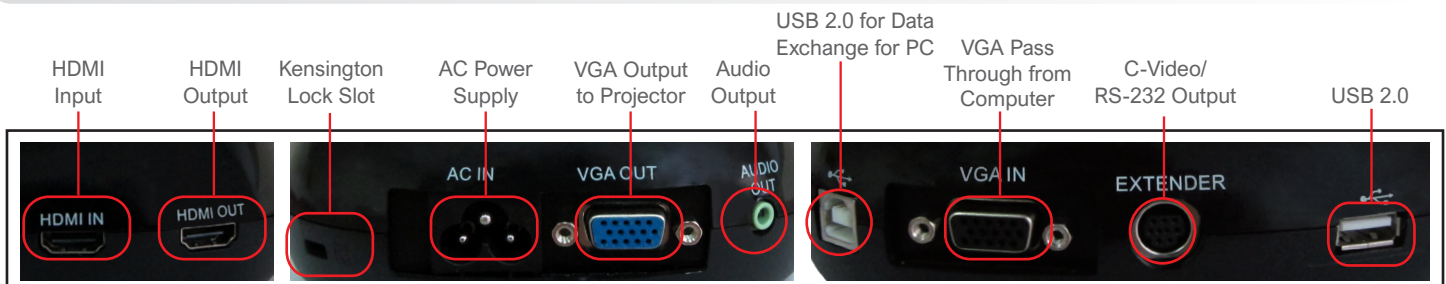

User Interface

Lumens®
We Make Your Job Easier

Lumens Integration, Inc.
4116 Clipper Court
Fremont, CA, 94538
Phone: +1-866-600-0988
Fax: +1-510-252-1389

Lumens Europe
De Nayerstraat 17 9470
Denderleeuw Belgium
Phone: +32-473-58-38-95
Fax: +32-2-452-76-00