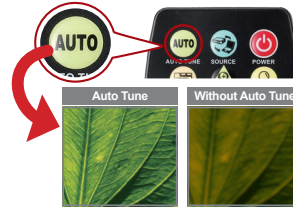

Instant Image Adjustment

An Auto Tune button adjusts the clarity, brightness, and color according to the actual environment automatically. A new image process technology speeds up its function so that the image adjustment becomes more efficient.