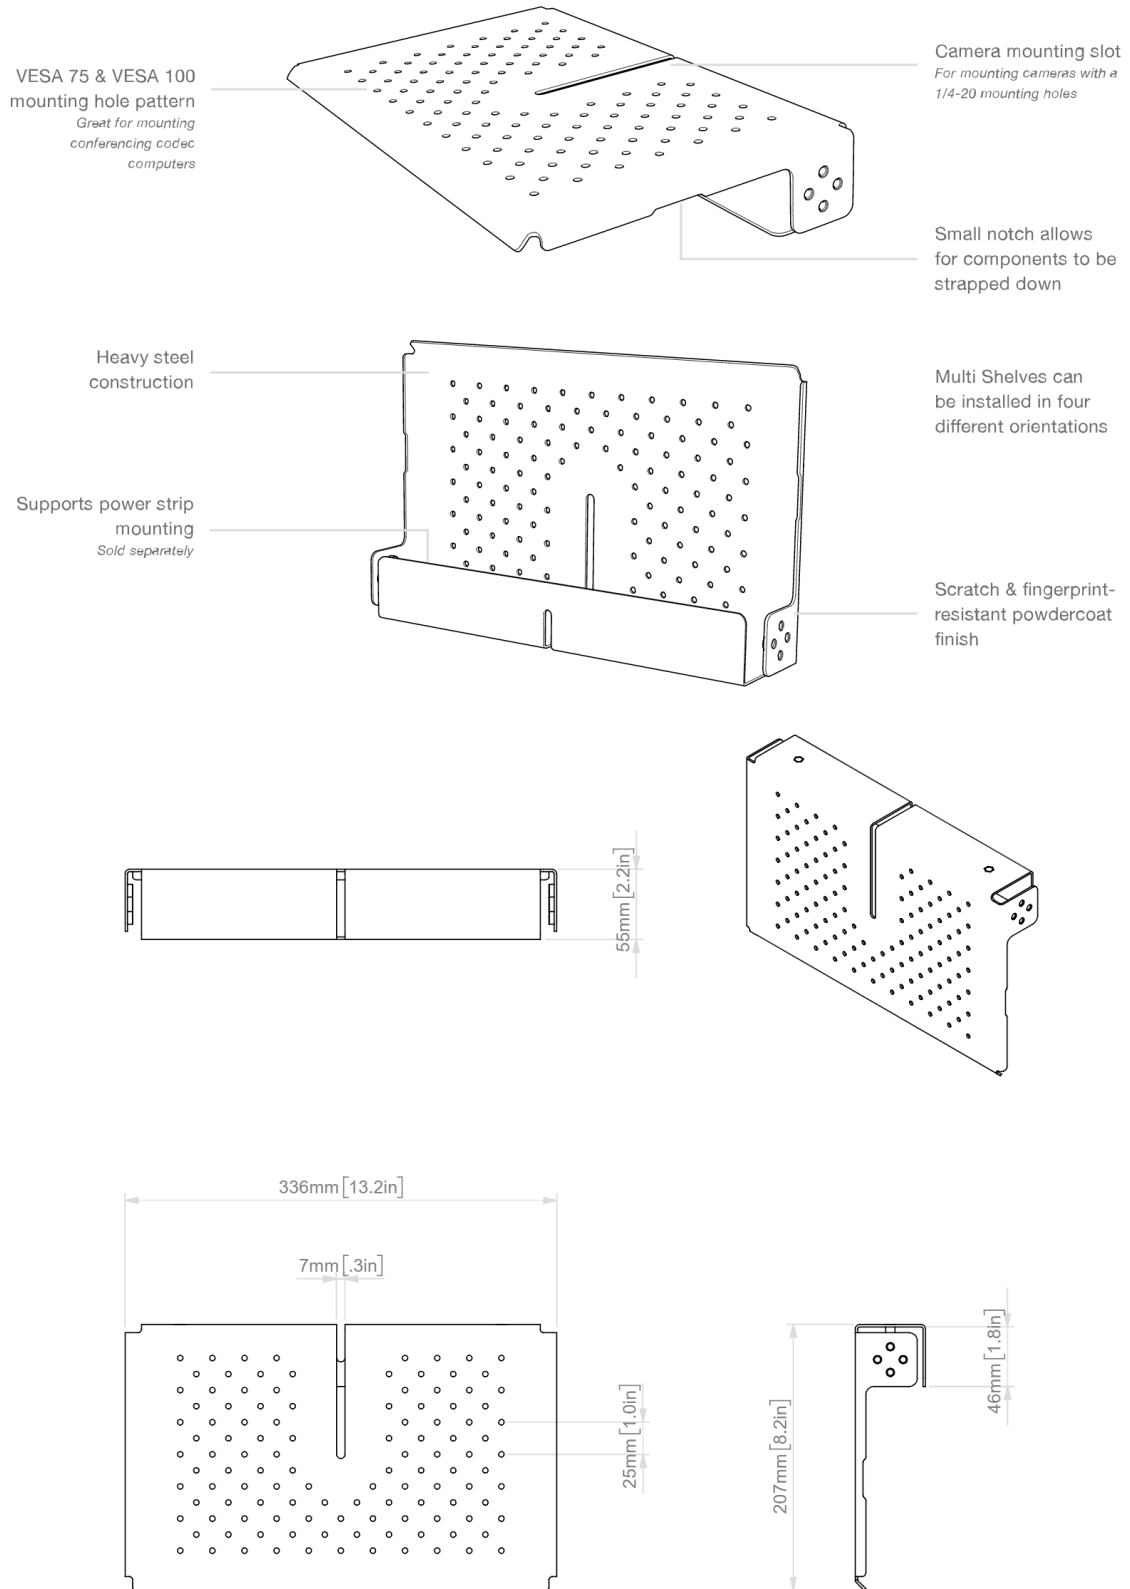

## Compartment, Tray & Shelf for Heckler AV Cart

Mount extra cameras, add storage space, manage cables, and create a secure component enclosure with Multi Shelf for Heckler AV Cart. With four mounting positions, Multi Shelf transforms to your needs to help you build the modern AV Cart businesses need.

# Dimensions

# Specifications

Outer Dimensions	Width: 13.3 inches Depth: 8.2 inches Height: 2.25 inches
Weight	3.3 lbs
Materials	Powder Coated Steel