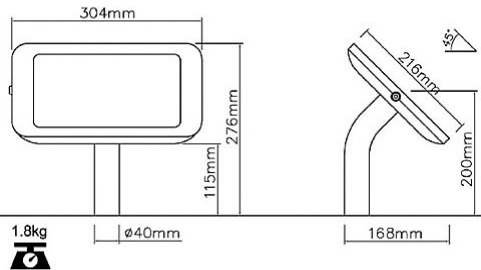

Table Top

for iPad, Android and Windows

Dimensions

Description

The Tab-Secure tablet enclosure is made solid and durable whilst giving your business exceptional security when featuring your interactive display at receptions, showrooms, expos and trade shows. The Table Top is ideal for temporary installations such as, food trucks and exhibitions, where your enclosure needs to be moved between locations.

Optional Extras

- Rotate component
- Switch component
- 2m data charging cable

Features

- Compatible with iPad, Android and Windows
- Landscape or portrait
- Covered camera and home button optional
- "Radio Transparent" allowing Wi-fi, Bluetooth and 3/4G to remain fully functional
- Tubular lock with 2 keys
- Can accommodate an additional cable lock for added security
- Concealed Cable: the power cable is routed through the enclosure increasing its resistance to tampering
- 2Kg Freestanding base

Materials

- PC/ABS Case
- Steel Face Plate
- Aluminium Alloy Tube
- TPE Padding
- PMMA Face Sheet
- Steel Mounting Plate

Stock Colour

- White
- Black

Desk mount

Wall mount

Floorstand

VESA Mount