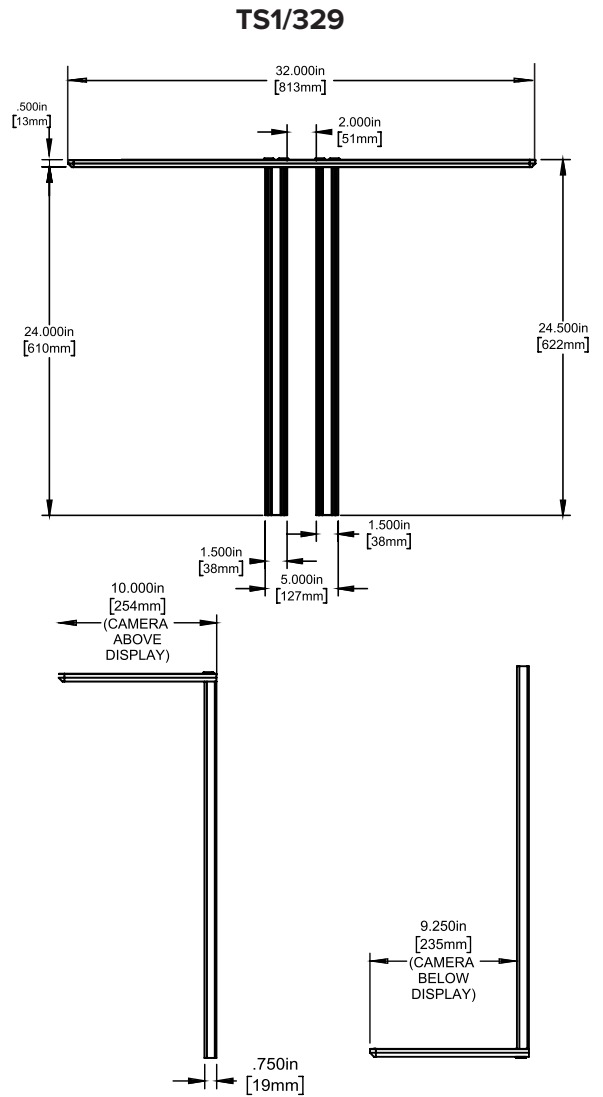

TS2/128

TS1/128

Model	Description	Max reach from centerline of Display Vesa Bracket to Shelf	
		Displays 50" to 70"	Displays 75"+
Compatible with Salamander Cabinets, Strut Wall Series and Unifi Huddle – Customer Installed (SA)			
SA/TS1/128	12"W x 8"D Tech Shelf 24" Post	23	NA
SA/TS2/128	12"W x 8"D Tech Shelf 36" Post	NA	34
Compatible with Salamander Cabinets, Strut Wall Series and Unifi Huddle – Factory Installed (FI)			
FI/TS1/128	12"W x 8"D Tech Shelf 24" Post	23	NA
FI/TS2/128	12"W x 8"D Tech Shelf 36" Post	NA	34
Compatible with FPS Mobile Carts & Wall Stands (FPSA)			
FPSA/TS1/128	12"W x 8"D Tech Shelf 24" Post	23	NA
FPSA/TS2/128	12"W x 8"D Tech Shelf 36" Post	NA	34

Max reach from centerline of Display Vesa Bracket to Shelf

Model	Description	Max reach from centerline of Display Vesa Bracket to Shelf	
		Displays 50" to 70"	Displays 75"+
Compatible with Salamander Cabinets, Strut Wall Series and Unifi Huddle – Customer Installed (SA)			
SA/TS1/329	32"W x 9"D Tech Shelf 24" Post	23	NA
SA/TS2/329	32"W x 9"D Tech Shelf 36" Post	NA	34
Compatible with Salamander Cabinets, Strut Wall Series and Unifi Huddle – Factory Installed (FI)			
FI/TS1/329	32"W x 9"D Tech Shelf 24" Post	23	NA
FI/TS2/329	32"W x 9"D Tech Shelf 36" Post	NA	34
Compatible with FPS Mobile Carts & Wall Stands (FPSA)			
FPSA/TS1/329	32"W x 9"D Tech Shelf 24" Post	23	NA
FPSA/TS2/329	32"W x 9"D Tech Shelf 36" Post	NA	34