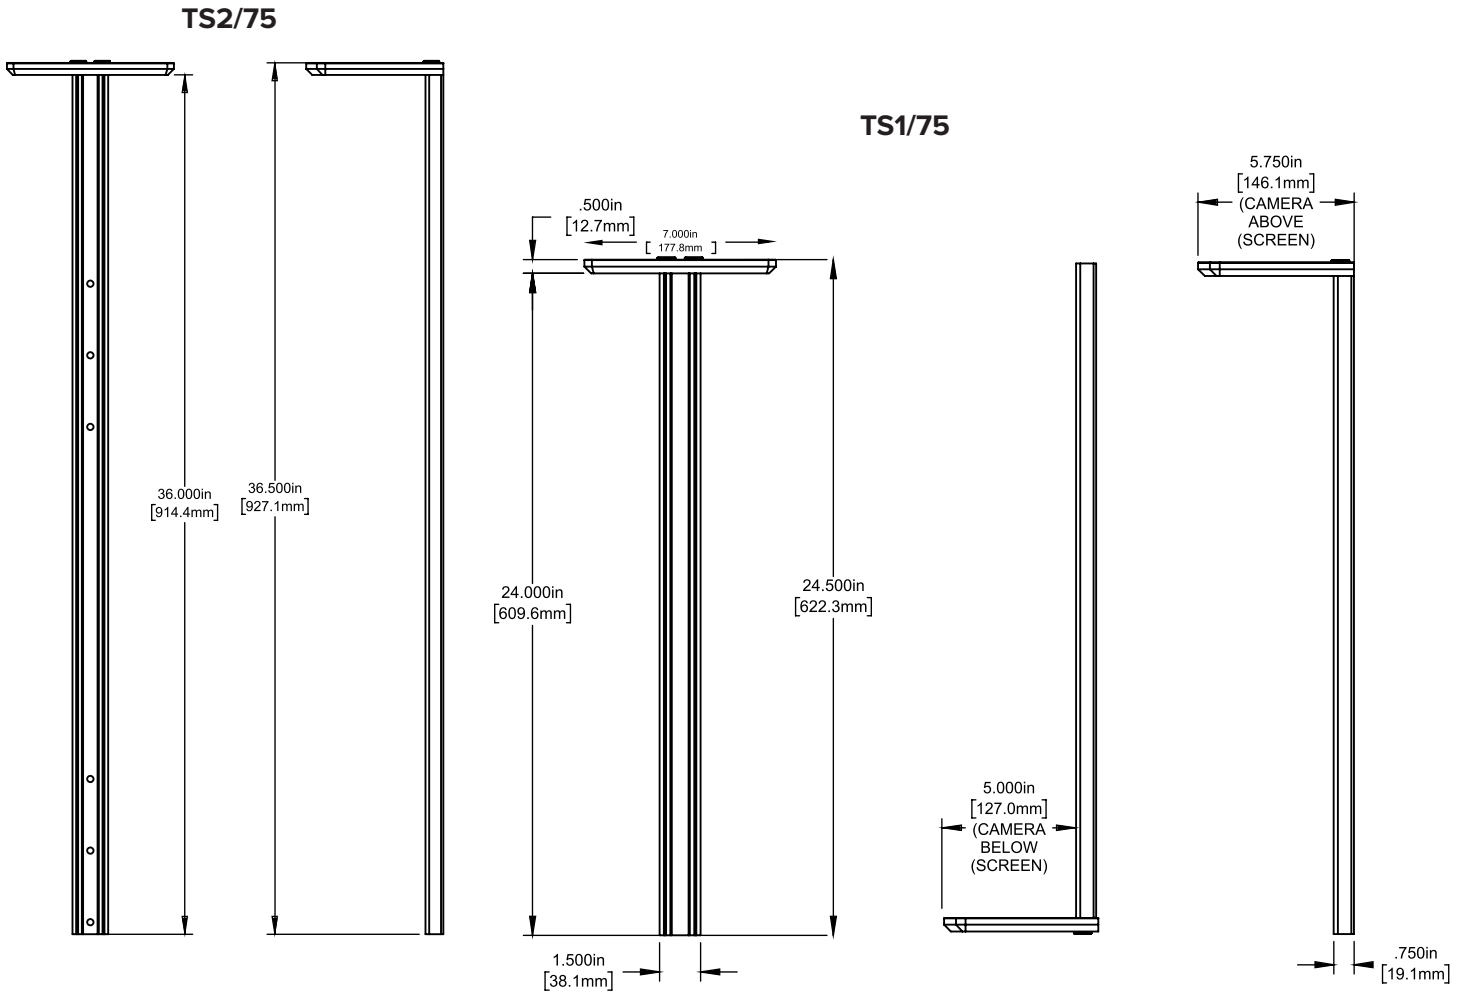

Model	Description	Max reach from centerline of Display Vesa Bracket to Shelf	
		Displays 50" to 70"	Displays 75"+
Compatible with Salamander Cabinets, Strut Wall Series and Unifi Huddle – Customer Installed (SA)			
SA/TS1/75	7"W x 5"D Tech Shelf 24" Post	23	NA
SA/TS2/75	7"W x 5"D Tech Shelf 36" Post	NA	34
Compatible with Salamander Cabinets, Strut Wall Series and Unifi Huddle – Factory Installed (FI)			
FI/TS1/75	7"W x 5"D Tech Shelf 24" Post	23	NA
FI/TS2/75	7"W x 5"D Tech Shelf 36" Post	NA	34
Compatible with FPS Mobile Carts & Wall Stands (FPSA)			
FPSA/TS1/75	7"W x 5"D Tech Shelf 24" Post	23	NA
FPSA/TS2/75	7"W x 5"D Tech Shelf 36" Post	NA	34

TS2/128

TS1/128

Model	Description	Max reach from centerline of Display Vesa Bracket to Shelf	
		Displays 50" to 70"	Displays 75"+
Compatible with Salamander Cabinets, Strut Wall Series and Unifi Huddle – Customer Installed (SA)			
SA/TS1/128	12"W x 8"D Tech Shelf 24" Post	23	NA
SA/TS2/128	12"W x 8"D Tech Shelf 36" Post	NA	34
Compatible with Salamander Cabinets, Strut Wall Series and Unifi Huddle – Factory Installed (FI)			
FI/TS1/128	12"W x 8"D Tech Shelf 24" Post	23	NA
FI/TS2/128	12"W x 8"D Tech Shelf 36" Post	NA	34
Compatible with FPS Mobile Carts & Wall Stands (FPSA)			
FPSA/TS1/128	12"W x 8"D Tech Shelf 24" Post	23	NA
FPSA/TS2/128	12"W x 8"D Tech Shelf 36" Post	NA	34