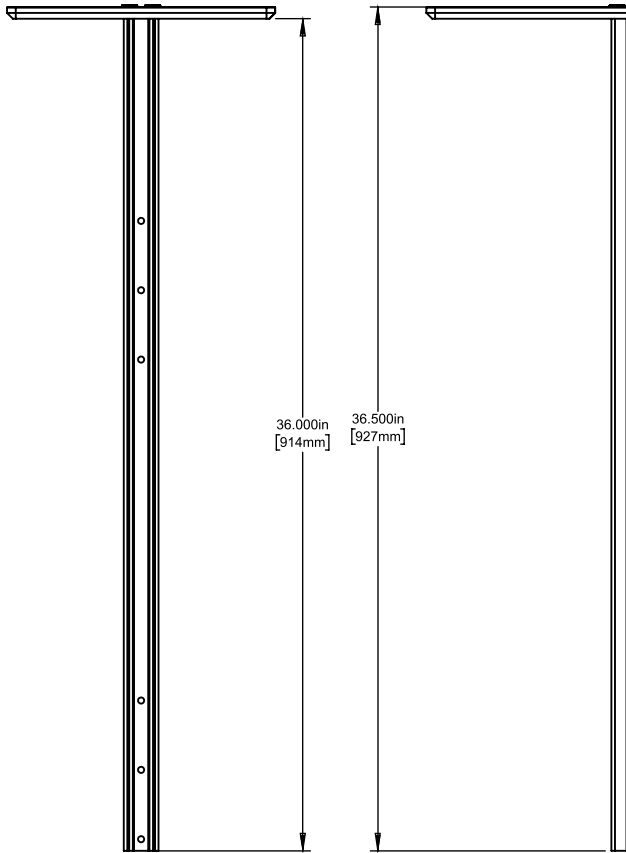

Bring flexibility and finishing touches to every meeting system with Salamander's Tech Shelves. Tech Shelves allow for an integrated camera to be placed above or below the display screen and are fully height adjustable for proper positioning. Use multiple Tech Shelves to support touch controllers.

Model	Description	Max reach from centerline of Display Vesa Bracket to Shelf	
		Displays 50" to 70"	Displays 75"+
Compatible with Salamander Cabinets, Strut Wall Series and Unifi Huddle – Customer Installed (SA)			
SA/TS1/75	7"W x 5"D Tech Shelf 24" Post	23	NA
SA/TS2/75	7"W x 5"D Tech Shelf 36" Post	NA	34
Compatible with Salamander Cabinets, Strut Wall Series and Unifi Huddle – Factory Installed (FI)			
FI/TS1/75	7"W x 5"D Tech Shelf 24" Post	23	NA
FI/TS2/75	7"W x 5"D Tech Shelf 36" Post	NA	34
Compatible with FPS Mobile Carts & Wall Stands (FPSA)			
FPSA/TS1/75	7"W x 5"D Tech Shelf 24" Post	23	NA
FPSA/TS2/75	7"W x 5"D Tech Shelf 36" Post	NA	34

TS2/128

TS1/128

Model	Description	Max reach from centerline of Display Vesa Bracket to Shelf	
		Displays 50" to 70"	Displays 75"+
Compatible with Salamander Cabinets, Strut Wall Series and Unifi Huddle – Customer Installed (SA)			
SA/TS1/128	12"W x 8"D Tech Shelf 24" Post	23	NA
SA/TS2/128	12"W x 8"D Tech Shelf 36" Post	NA	34
Compatible with Salamander Cabinets, Strut Wall Series and Unifi Huddle – Factory Installed (FI)			
FI/TS1/128	12"W x 8"D Tech Shelf 24" Post	23	NA
FI/TS2/128	12"W x 8"D Tech Shelf 36" Post	NA	34
Compatible with FPS Mobile Carts & Wall Stands (FPSA)			
FPSA/TS1/128	12"W x 8"D Tech Shelf 24" Post	23	NA
FPSA/TS2/128	12"W x 8"D Tech Shelf 36" Post	NA	34