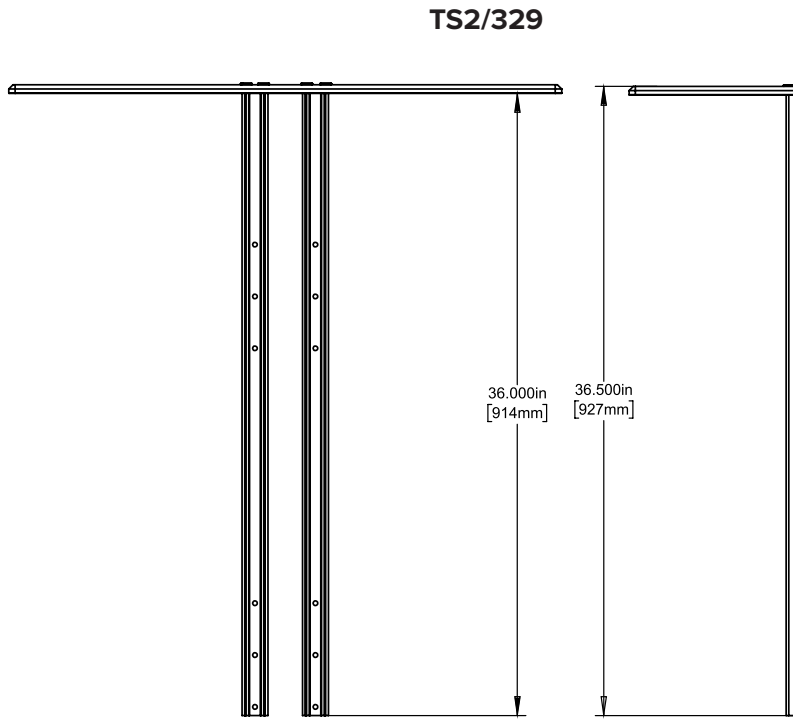

TS2/128

TS1/128

Model	Description	Max reach from centerline of Display Vesa Bracket to Shelf	
		Displays 50" to 70"	Displays 75"+
Compatible with Salamander Cabinets, Strut Wall Series and Unifi Huddle – Customer Installed (SA)			
SA/TS1/128	12"W x 8"D Tech Shelf 24" Post	23	NA
SA/TS2/128	12"W x 8"D Tech Shelf 36" Post	NA	34
Compatible with Salamander Cabinets, Strut Wall Series and Unifi Huddle – Factory Installed (FI)			
FI/TS1/128	12"W x 8"D Tech Shelf 24" Post	23	NA
FI/TS2/128	12"W x 8"D Tech Shelf 36" Post	NA	34
Compatible with FPS Mobile Carts & Wall Stands (FPSA)			
FPSA/TS1/128	12"W x 8"D Tech Shelf 24" Post	23	NA
FPSA/TS2/128	12"W x 8"D Tech Shelf 36" Post	NA	34

Model	Description	Max reach from centerline of Display Vesa Bracket to Shelf	
		Displays 50" to 70"	Displays 75"+
Compatible with Salamander Cabinets, Strut Wall Series and Unifi Huddle – Customer Installed (SA)			
SA/TS1/278	27"W x 8"D Tech Shelf 24" Post	23	NA
SA/TS2/278	27"W x 8"D Tech Shelf 36" Post	NA	34
Compatible with Salamander Cabinets, Strut Wall Series and Unifi Huddle – Factory Installed (FI)			
FI/TS1/278	27"W x 8"D Tech Shelf 24" Post	23	NA
FI/TS2/278	27"W x 8"D Tech Shelf 36" Post	NA	34
Compatible with FPS Mobile Carts & Wall Stands (FPSA)			
FPSA/TS1/278	27"W x 8"D Tech Shelf 24" Post	23	NA
FPSA/TS2/278	27"W x 8"D Tech Shelf 36" Post	NA	34