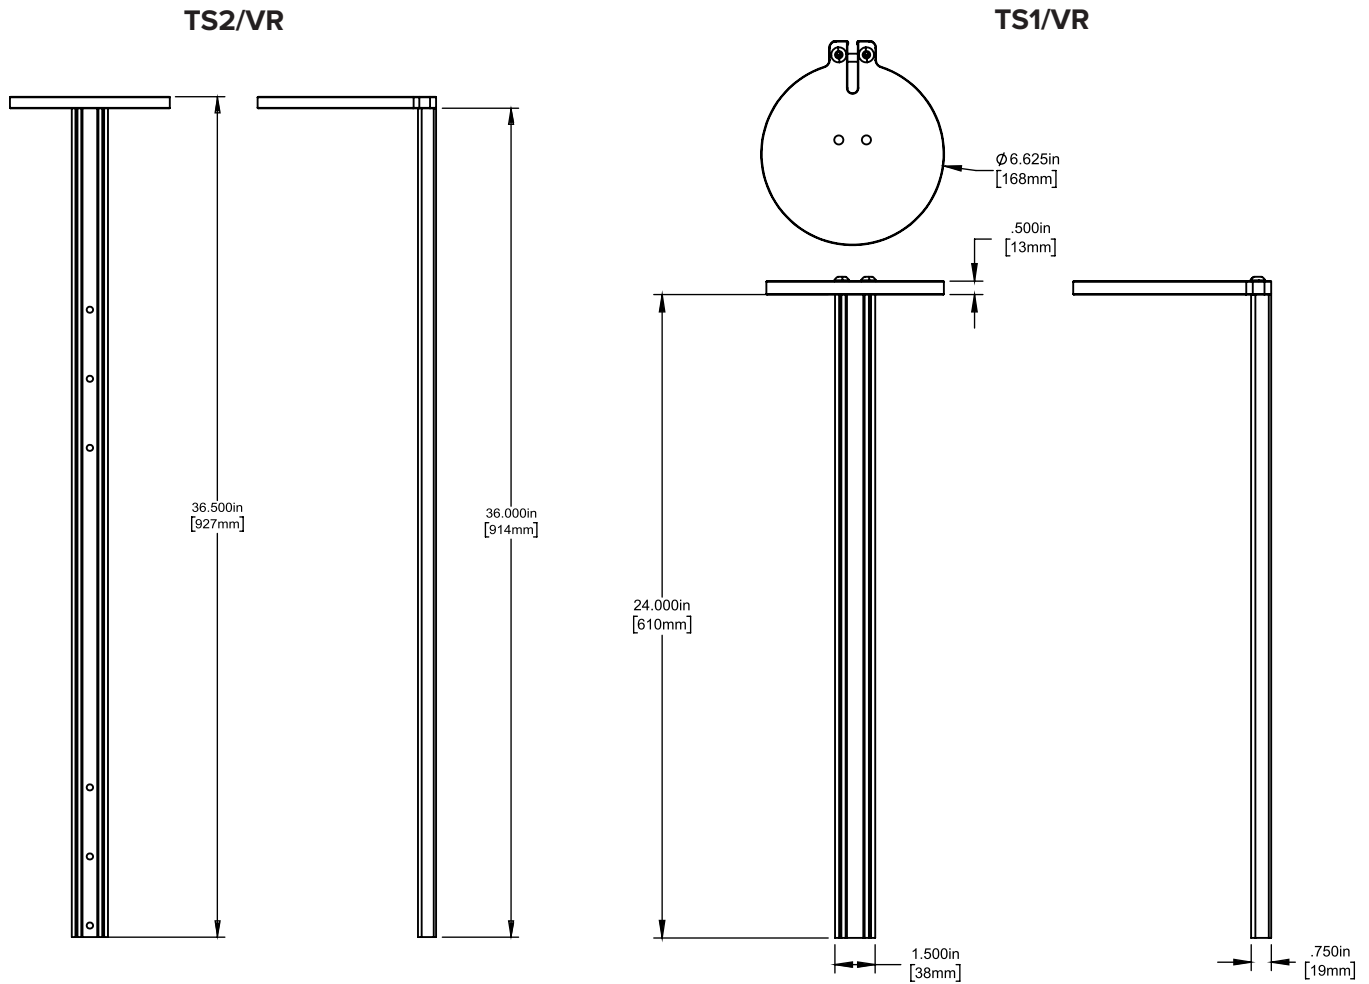

TS2/128

TS1/128

Model	Description	Max reach from centerline of Display Vesa Bracket to Shelf	
		Displays 50" to 70"	Displays 75"+
Compatible with Salamander Cabinets, Strut Wall Series and Unifi Huddle – Customer Installed (SA)			
SA/TS1/128	12"W x 8"D Tech Shelf 24" Post	23	NA
SA/TS2/128	12"W x 8"D Tech Shelf 36" Post	NA	34
Compatible with Salamander Cabinets, Strut Wall Series and Unifi Huddle – Factory Installed (FI)			
FI/TS1/128	12"W x 8"D Tech Shelf 24" Post	23	NA
FI/TS2/128	12"W x 8"D Tech Shelf 36" Post	NA	34
Compatible with FPS Mobile Carts & Wall Stands (FPSA)			
FPSA/TS1/128	12"W x 8"D Tech Shelf 24" Post	23	NA
FPSA/TS2/128	12"W x 8"D Tech Shelf 36" Post	NA	34

Max reach from centerline of Display Vesa Bracket to Shelf

Model	Description	Max reach from centerline of Display Vesa Bracket to Shelf	
		Displays 50" to 70"	Displays 75"+
Compatible with Salamander Cabinets, Strut Wall Series and Unifi Huddle – Customer Installed (SA)			
SA/TS1/329	32"W x 9"D Tech Shelf 24" Post	23	NA
SA/TS2/329	32"W x 9"D Tech Shelf 36" Post	NA	34
Compatible with Salamander Cabinets, Strut Wall Series and Unifi Huddle – Factory Installed (FI)			
FI/TS1/329	32"W x 9"D Tech Shelf 24" Post	23	NA
FI/TS2/329	32"W x 9"D Tech Shelf 36" Post	NA	34
Compatible with FPS Mobile Carts & Wall Stands (FPSA)			
FPSA/TS1/329	32"W x 9"D Tech Shelf 24" Post	23	NA
FPSA/TS2/329	32"W x 9"D Tech Shelf 36" Post	NA	34