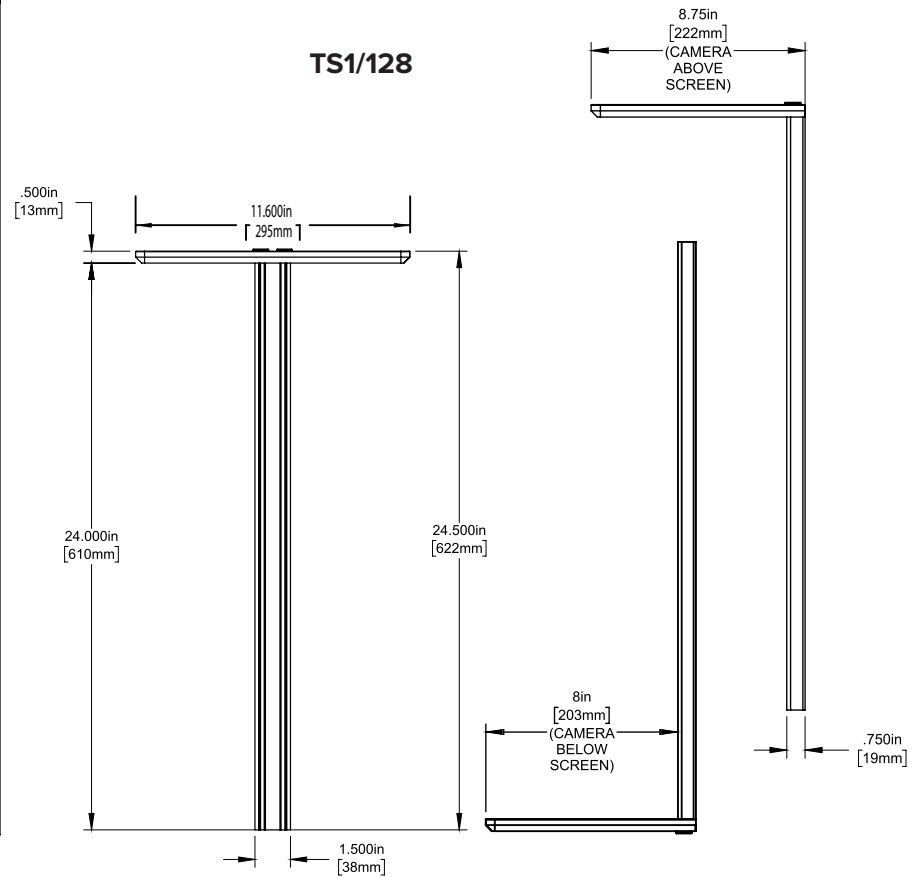

Bring flexibility and finishing touches to every meeting system with Salamander's Tech Shelves. Tech Shelves allow for an integrated camera to be placed above or below the display screen and are fully height adjustable for proper positioning. Use multiple Tech Shelves to support touch controllers.

Model	Description	Max reach from centerline of Display Vesa Bracket to Shelf	
		Displays 50" to 70"	Displays 75"+
Compatible with Salamander Cabinets, Strut Wall Series and Unifi Huddle – Customer Installed (SA)			
SA/TS1/75	7"W x 5"D Tech Shelf 24" Post	23	NA
SA/TS2/75	7"W x 5"D Tech Shelf 36" Post	NA	34
Compatible with Salamander Cabinets, Strut Wall Series and Unifi Huddle – Factory Installed (FI)			
FI/TS1/75	7"W x 5"D Tech Shelf 24" Post	23	NA
FI/TS2/75	7"W x 5"D Tech Shelf 36" Post	NA	34
Compatible with FPS Mobile Carts & Wall Stands (FPSA)			
FPSA/TS1/75	7"W x 5"D Tech Shelf 24" Post	23	NA
FPSA/TS2/75	7"W x 5"D Tech Shelf 36" Post	NA	34

TS2/128

TS1/128

Model	Description	Max reach from centerline of Display Vesa Bracket to Shelf	
		Displays 50" to 70"	Displays 75"+
Compatible with Salamander Cabinets, Strut Wall Series and Unifi Huddle – Customer Installed (SA)			
SA/TS1/128	12"W x 8"D Tech Shelf 24" Post	23	NA
SA/TS2/128	12"W x 8"D Tech Shelf 36" Post	NA	34
Compatible with Salamander Cabinets, Strut Wall Series and Unifi Huddle – Factory Installed (FI)			
FI/TS1/128	12"W x 8"D Tech Shelf 24" Post	23	NA
FI/TS2/128	12"W x 8"D Tech Shelf 36" Post	NA	34
Compatible with FPS Mobile Carts & Wall Stands (FPSA)			
FPSA/TS1/128	12"W x 8"D Tech Shelf 24" Post	23	NA
FPSA/TS2/128	12"W x 8"D Tech Shelf 36" Post	NA	34