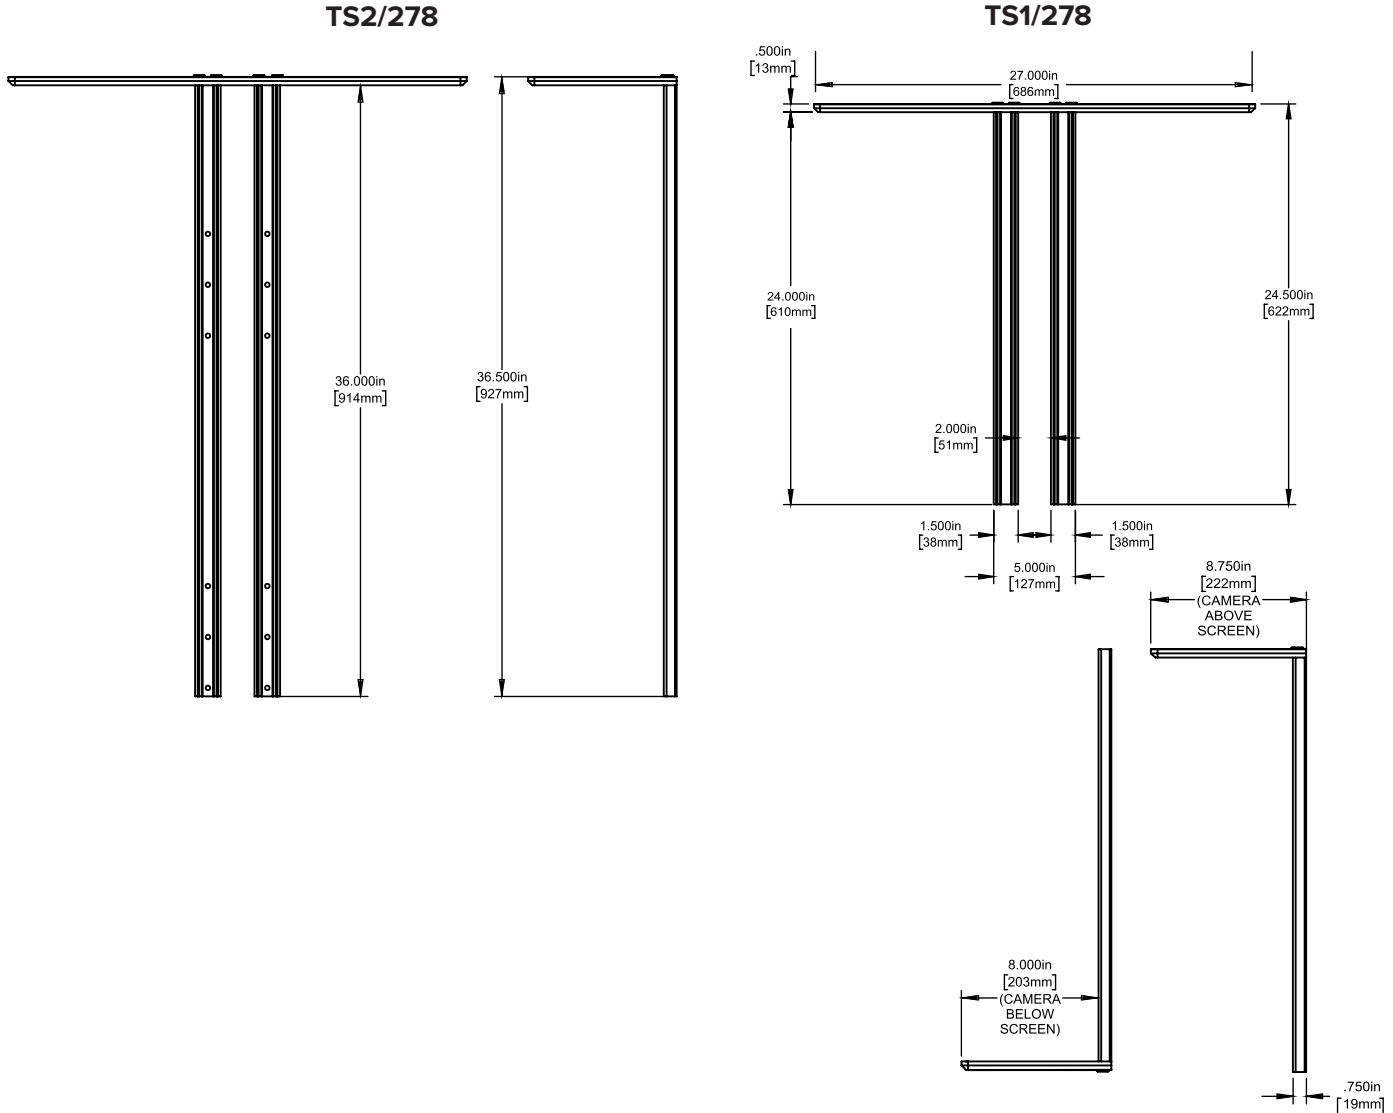

Model	Description	Max reach from centerline of Display Vesa Bracket to Shelf	
		Displays 50" to 70"	Displays 75"+
Compatible with Salamander Cabinets, Strut Wall Series and Unifi Huddle – Customer Installed (SA)			
SA/TS1/75	7"W x 5"D Tech Shelf 24" Post	23	NA
SA/TS2/75	7"W x 5"D Tech Shelf 36" Post	NA	34
Compatible with Salamander Cabinets, Strut Wall Series and Unifi Huddle – Factory Installed (FI)			
FI/TS1/75	7"W x 5"D Tech Shelf 24" Post	23	NA
FI/TS2/75	7"W x 5"D Tech Shelf 36" Post	NA	34
Compatible with FPS Mobile Carts & Wall Stands (FPSA)			
FPSA/TS1/75	7"W x 5"D Tech Shelf 24" Post	23	NA
FPSA/TS2/75	7"W x 5"D Tech Shelf 36" Post	NA	34

TS2/128

TS1/128

Model	Description	Max reach from centerline of Display Vesa Bracket to Shelf	
		Displays 50" to 70"	Displays 75"+
Compatible with Salamander Cabinets, Strut Wall Series and Unifi Huddle – Customer Installed (SA)			
SA/TS1/128	12"W x 8"D Tech Shelf 24" Post	23	NA
SA/TS2/128	12"W x 8"D Tech Shelf 36" Post	NA	34
Compatible with Salamander Cabinets, Strut Wall Series and Unifi Huddle – Factory Installed (FI)			
FI/TS1/128	12"W x 8"D Tech Shelf 24" Post	23	NA
FI/TS2/128	12"W x 8"D Tech Shelf 36" Post	NA	34
Compatible with FPS Mobile Carts & Wall Stands (FPSA)			
FPSA/TS1/128	12"W x 8"D Tech Shelf 24" Post	23	NA
FPSA/TS2/128	12"W x 8"D Tech Shelf 36" Post	NA	34